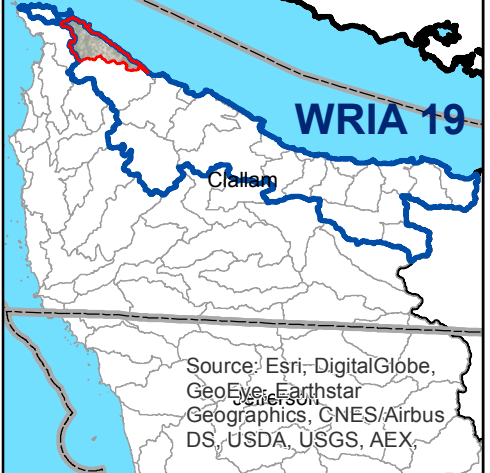

Source: Esri, DigitalGlobe, GeoEye, Earthstar Geographics, CNES/Airbus DS, USDA, USGS, AEX, Getmapping, Aerogrid, IGN, IGP, swisstopo, and the GIS User Community

Maps By Keven Bennett
UW | ONRC GIS
11/18/2015

Intrinsic Potential Scoring for Coho Habitat

—	0	
—	> 0 to 0.35	Low
—	> 0.35 to 0.75	Medium
—	> 0.75 to 1.00	High

Burnett, 2007

Source: Esri, DigitalGlobe, GeoEye, Earthstar Geographics, CNES/Airbus DS, USDA, USGS, AEX, and the GIS User Community